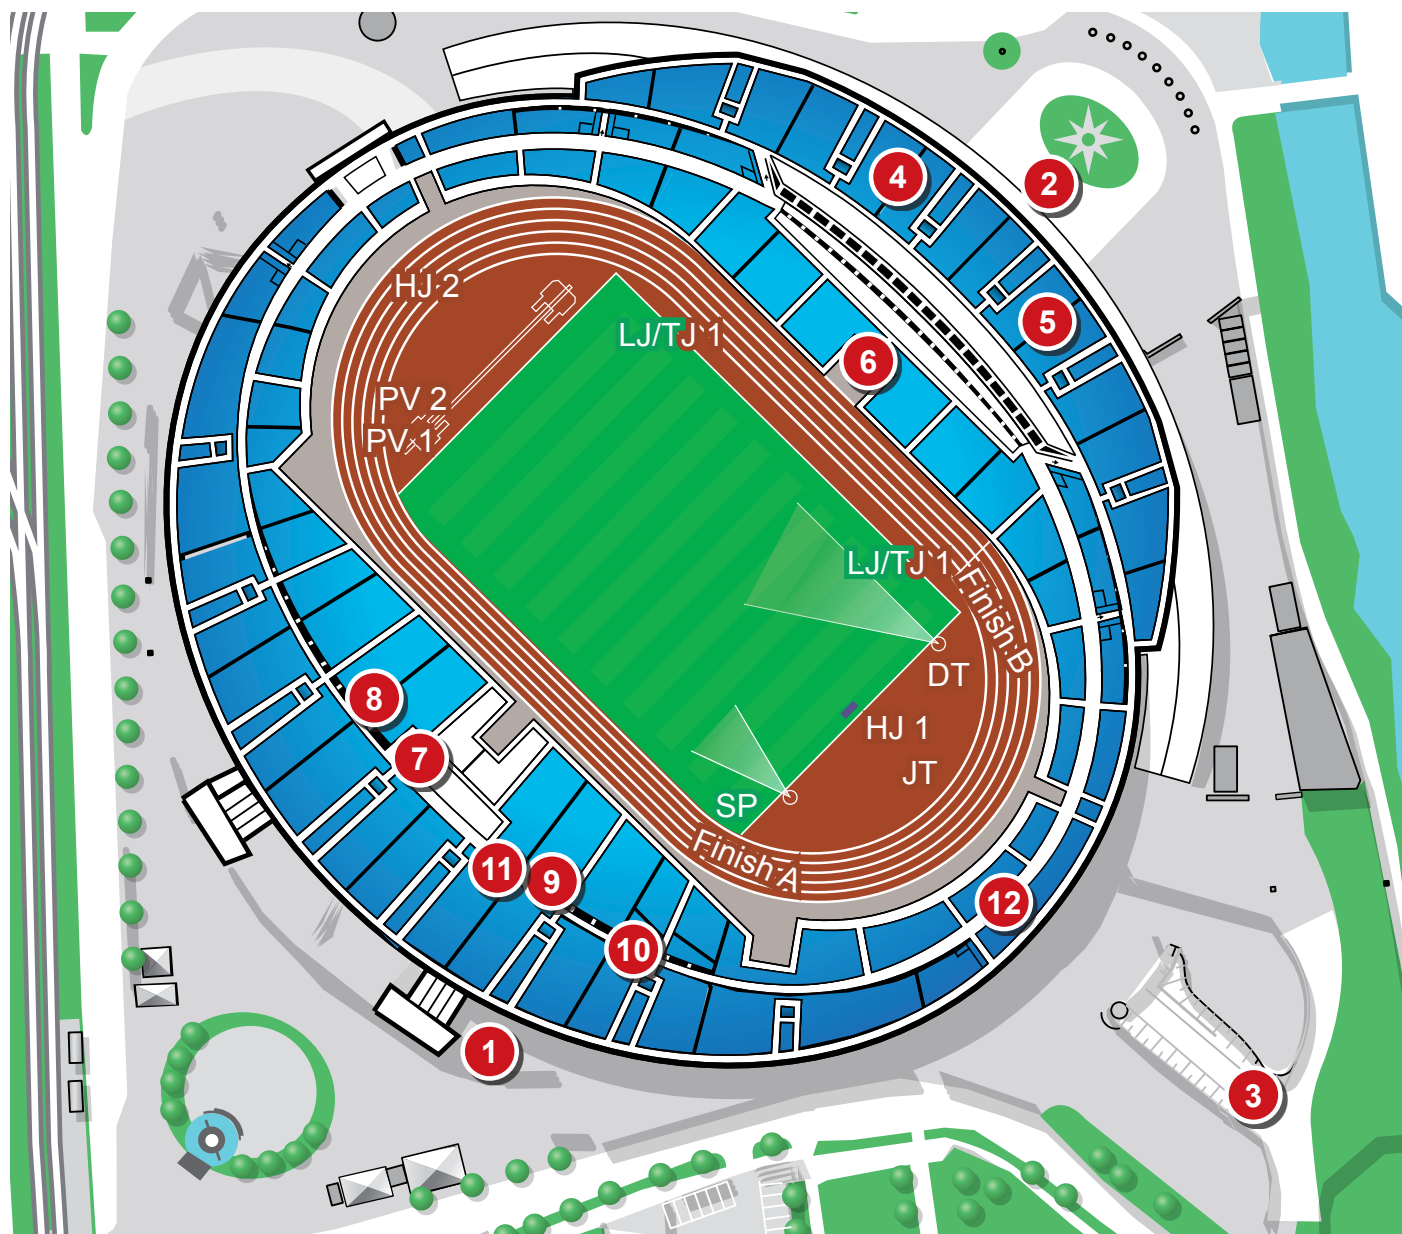

Arenaguide Ullevi - VÄRLDSUNGDOMSSPELEN

1. Entrance STU
2. Entrance Parad
3. Car parking
4. Dressing Room Men
5. Dressing Room Women
6. Bib Numbers Swedish clubs
7. Info / Bib Numbers Foreign athletes
8. Secretariat
9. Signing & Results
10. Sales Corner
11. Kiosk
12. Restaurant
13. Warm Up Area